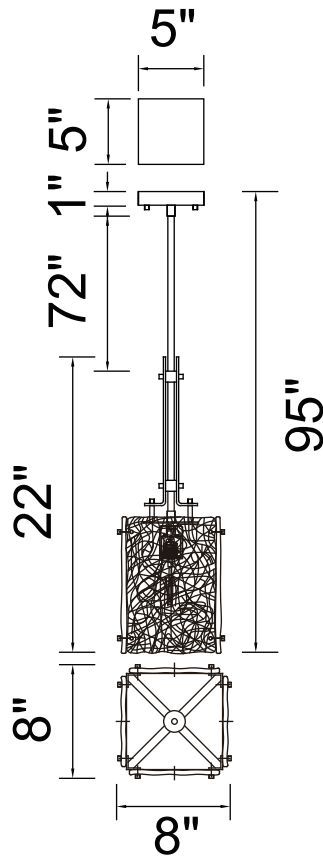

PROJECT: _____
 FIXTURE TYPE: _____
 LOCATION: _____
 CONTACT/PHONE: _____

Item	9973P8-1-101
Collection	ASSUNTA
Finish	Black
Glass	Frosted Glass
Crystal	-----
Input	120V AC,60HZ,AC

Shade	-----
Length/Dia.	8"
Width/Ext.	5"
Height	22"
Maximum	95"
Lumens	-----

Light Source	E26
Bulb Info.	1×60W
Included	-----
Dimmable	Yes
Color	-----
Weight	5.8KG