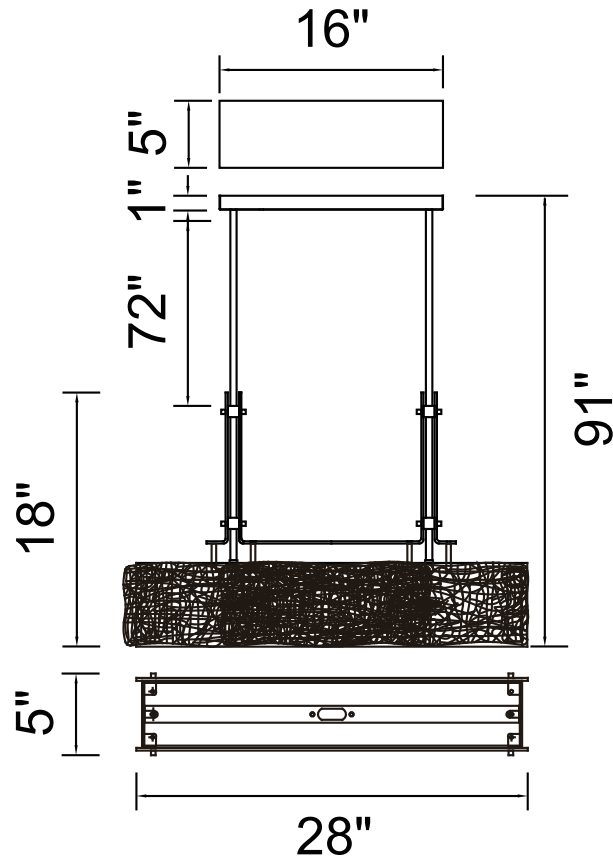

PROJECT: \_\_\_\_\_

FIXTURE TYPE: \_\_\_\_\_

LOCATION: \_\_\_\_\_

CONTACT/PHONE: \_\_\_\_\_

Item	9973P28-4-101
Collection	ASSUNTA
Finish	Black
Glass	Frosted Glass
Crystal	-----
Input	120V AC,60HZ,AC

Shade	-----
Length/Dia.	28"
Width/Ext.	5"
Height	18"
Maximum	91"
Lumens	-----

Light Source	G9
Bulb Info.	4x40W
Included	-----
Dimmable	Yes
Color	-----
Weight	9.2KG