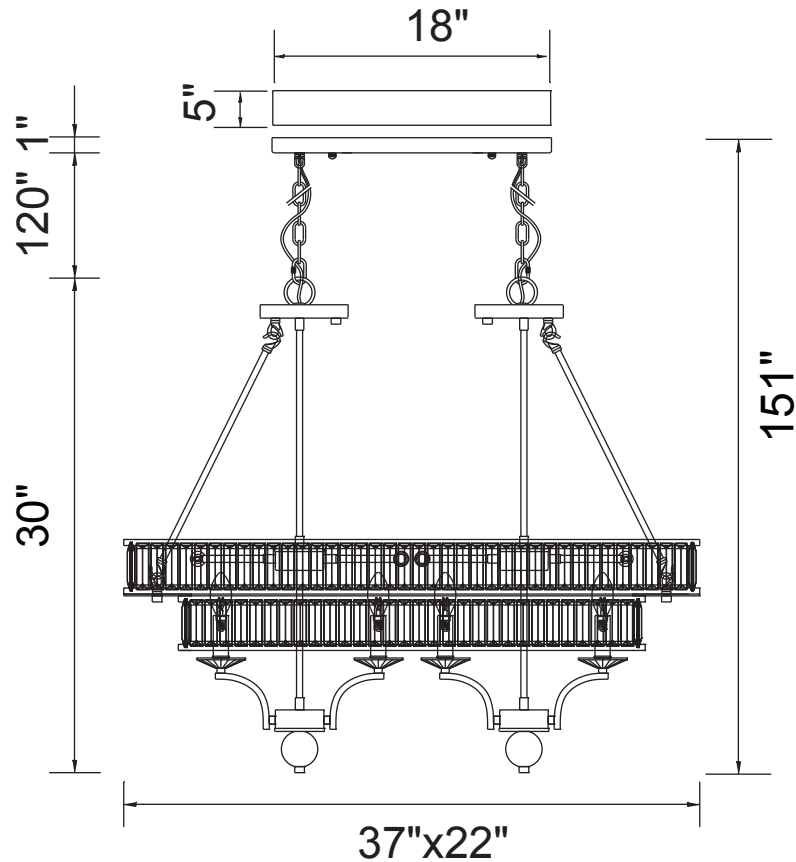

PROJECT: _____

FIXTURE TYPE: _____

LOCATION: _____

CONTACT/PHONE: _____

Item	9972P37-16-101
Collection	SHALIA
Finish	Black
Glass	-----
Crystal	Clear
Input	120V AC,60HZ,AC

Shade	-----
Length/Dia.	37"
Width/Ext.	22"
Height	30"
Maximum	151"
Lumens	-----

Light Source	E12
Bulb Info.	16x60W
Included	-----
Dimmable	Yes
Color	-----
Weight	