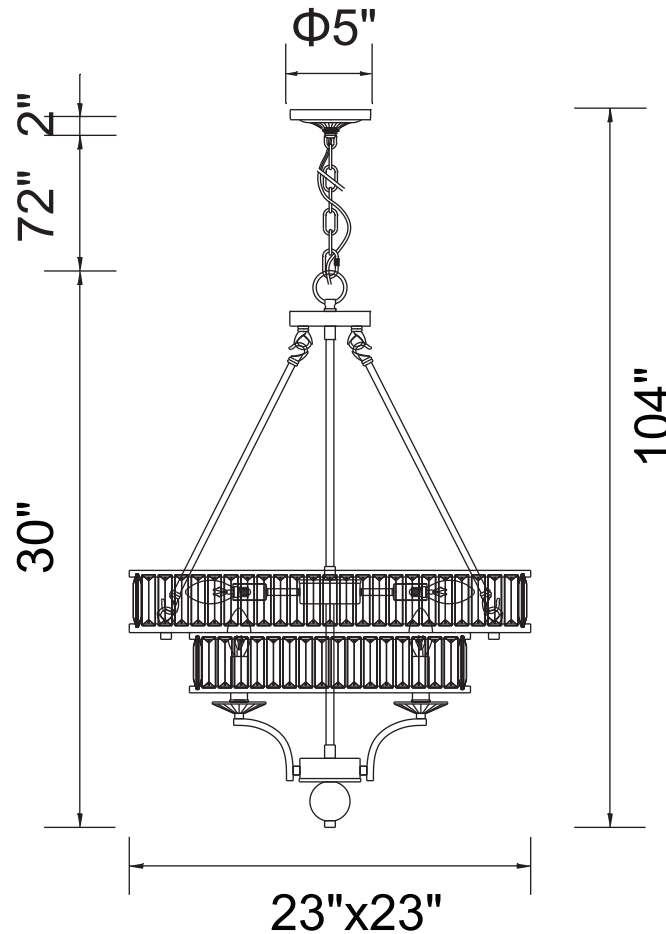

PROJECT: \_\_\_\_\_

FIXTURE TYPE: \_\_\_\_\_

LOCATION: \_\_\_\_\_

CONTACT/PHONE: \_\_\_\_\_

Item	9972P23-8-601
Collection	SHALIA
Finish	Black
Glass	-----
Crystal	Clear
Input	120V AC,60HZ,AC

Shade	-----
Length/Dia.	23"
Width/Ext.	23"
Height	30"
Maximum	104"
Lumens	-----

Light Source	E12
Bulb Info.	8x60W
Included	-----
Dimmable	Yes
Color	-----
Weight	