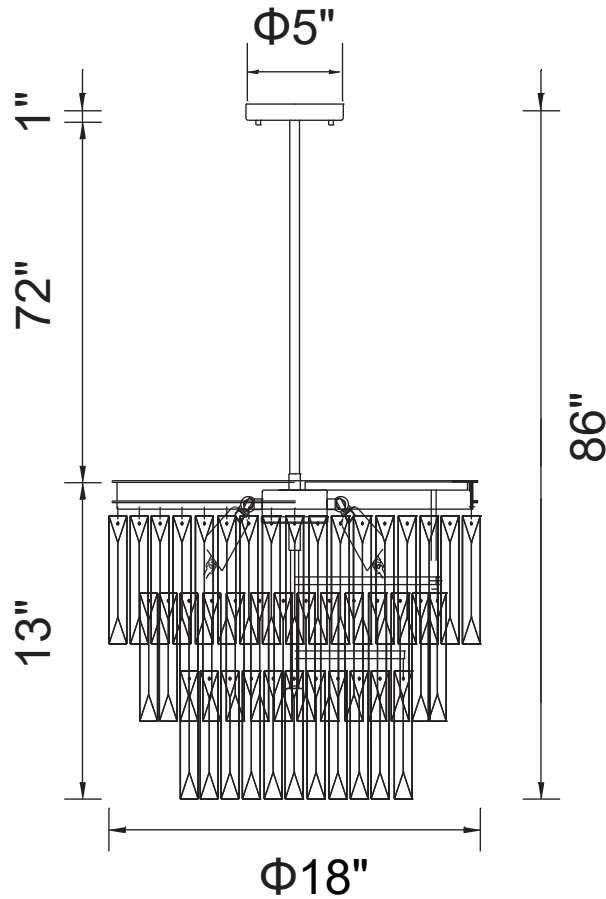

PROJECT: _____
 FIXTURE TYPE: _____
 LOCATION: _____
 CONTACT/PHONE: _____

Item	9969P18-5-601
Collection	WEISS
Finish	Chrome
Glass	-----
Crystal	Clear
Input	120V AC,60HZ,AC

Shade	-----
Length/Dia.	18"
Width/Ext.	-----
Height	13"
Maximum	86"
Lumens	-----

Light Source	E12
Bulb Info.	5x60W
Included	-----
Dimmable	Yes
Color	-----
Weight	