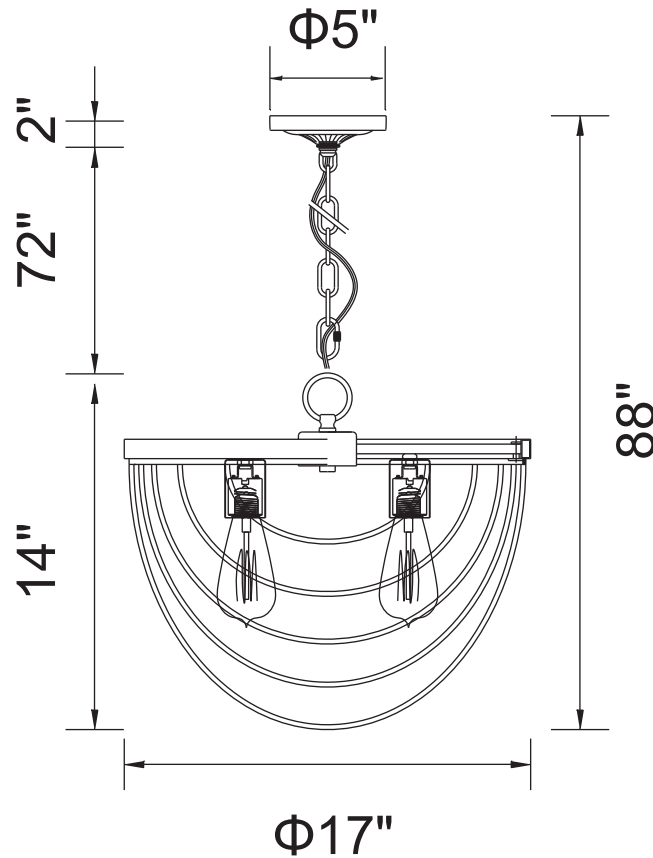

PROJECT: _____

FIXTURE TYPE: _____

LOCATION: _____

CONTACT/PHONE: _____

Item	9962P17-4-101
Collection	GALA
Finish	Black
Glass	-----
Crystal	-----
Input	120V AC,60HZ,AC

Shade	-----
Length/Dia.	17"
Width/Ext.	-----
Height	14"
Maximum	88"
Lumens	-----

Light Source	E26
Bulb Info.	4×60W
Included	-----
Dimmable	Yes
Color	-----
Weight	