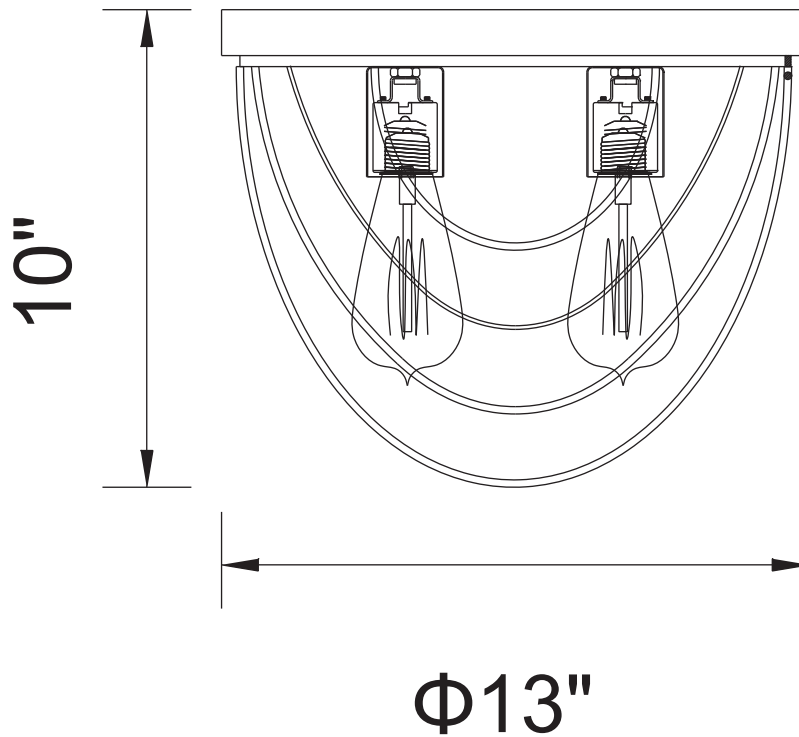

PROJECT: \_\_\_\_\_

FIXTURE TYPE: \_\_\_\_\_

LOCATION: \_\_\_\_\_

CONTACT/PHONE: \_\_\_\_\_

Item	9962C13-2-101
Collection	GALA
Finish	Black
Glass	-----
Crystal	-----
Input	120V AC,60HZ,AC

Shade	-----
Length/Dia.	13"
Width/Ext.	-----
Height	10"
Maximum	10"
Lumens	-----

Light Source	E26
Bulb Info.	2×60W
Included	-----
Dimmable	Yes
Color	-----
Weight	