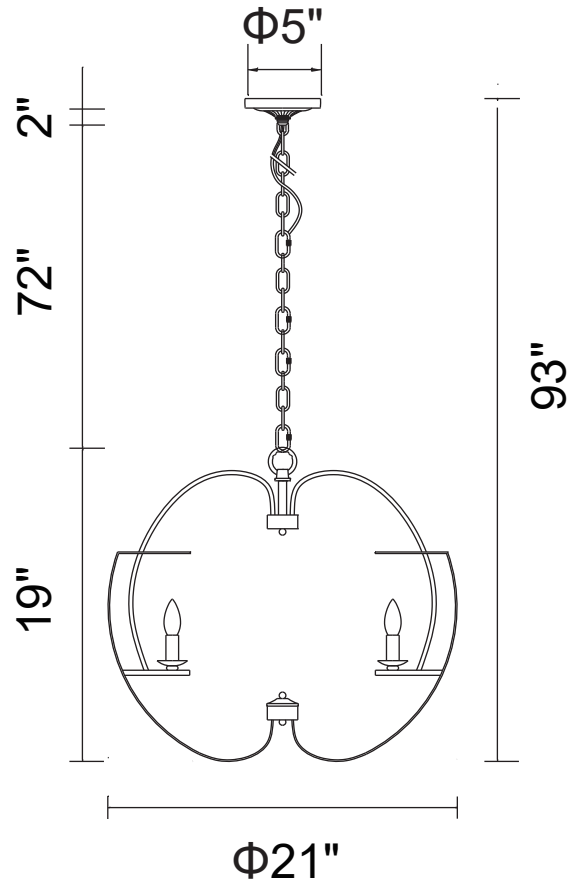

PROJECT: _____

FIXTURE TYPE: _____

LOCATION: _____

CONTACT/PHONE: _____

Item	9950P21-5-221
Collection	VERBENA
Finish	Pewter
Glass	-----
Crystal	-----
Input	120V AC,60HZ,AC

Shade	-----
Length/Dia.	21"
Width/Ext.	-----
Height	19"
Maximum	93"
Lumens	-----

Light Source	E12
Bulb Info.	5×60W
Included	-----
Dimmable	Yes
Color	-----
Weight	