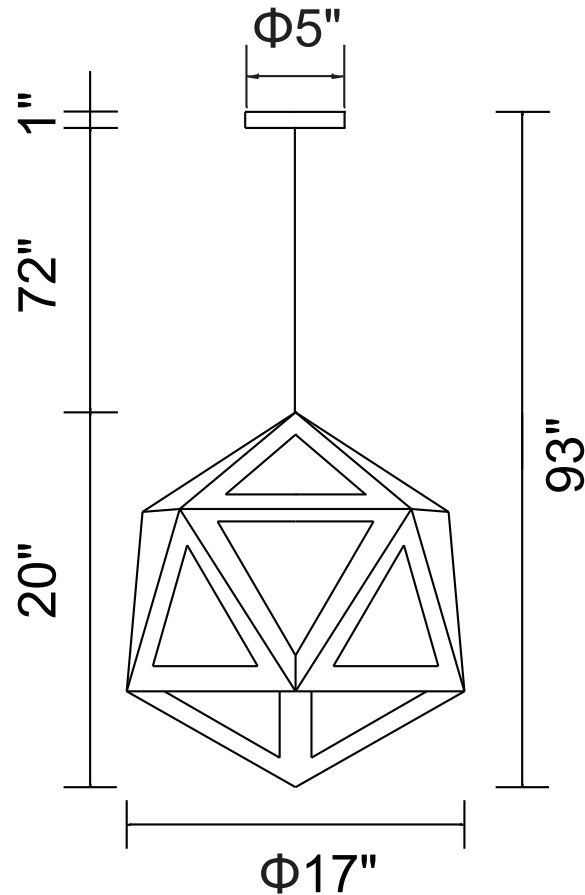

PROJECT: _____

FIXTURE TYPE: _____

LOCATION: _____

CONTACT/PHONE: _____

Item	9945P17-3-101
Collection	LANTE
Wood	Natural Wood
Finish	Black
Crystal	-----
Input	120V AC,60HZ,AC

Shade	-----
Length/Dia.	17"
Width/Ext.	-----
Height	20"
Maximum	93"
Lumens	-----

Light Source	E26
Bulb Info.	1×60W
Included	-----
Dimmable	Yes
Color	-----
Weight	