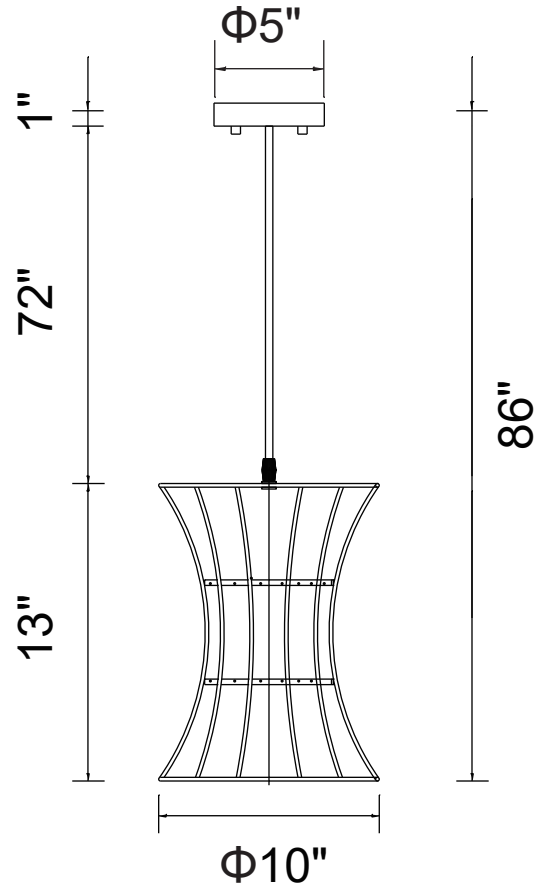

PROJECT: _____

FIXTURE TYPE: _____

LOCATION: _____

CONTACT/PHONE: _____

Item	9942P10-1-101-B
Collection	ALETHIA
Finish	Black
Glass	-----
Crystal	Clear
Input	120V AC,60HZ,AC

Shade	-----
Length/Dia.	10"
Width/Ext.	-----
Height	13"
Maximum	86"
Lumens	-----

Light Source	E26
Bulb Info.	1×60W
Included	-----
Dimmable	Yes
Color	-----
Weight	