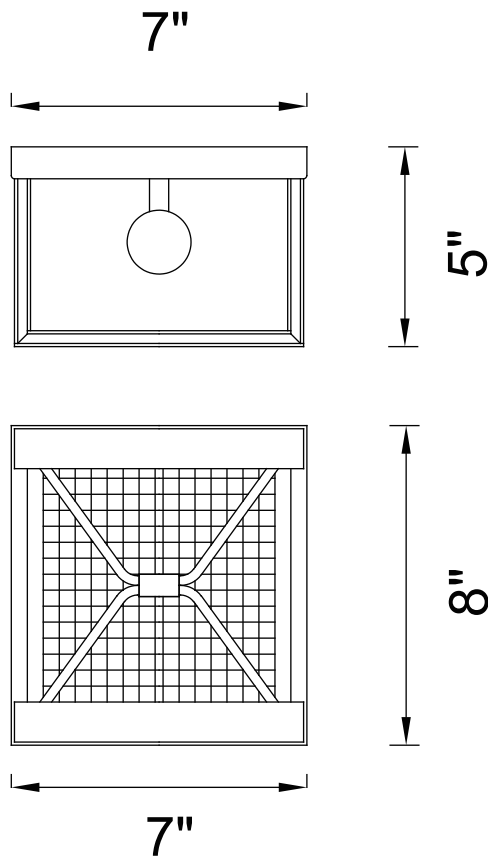

PROJECT: \_\_\_\_\_

FIXTURE TYPE: \_\_\_\_\_

LOCATION: \_\_\_\_\_

CONTACT/PHONE: \_\_\_\_\_

Item	9914W7-1-B-204
Collection	KALI
Finish	Light Brown
Glass	-----
Crystal	-----
Input	120V AC,60HZ,AC

Shade	-----
Length/Dia.	7"
Width/Ext.	5"
Height	8"
Maximum	-----
Lumens	-----

Light Source	E26
Bulb Info.	1×60W
Included	-----
Dimmable	Yes
Color	-----
Weight	