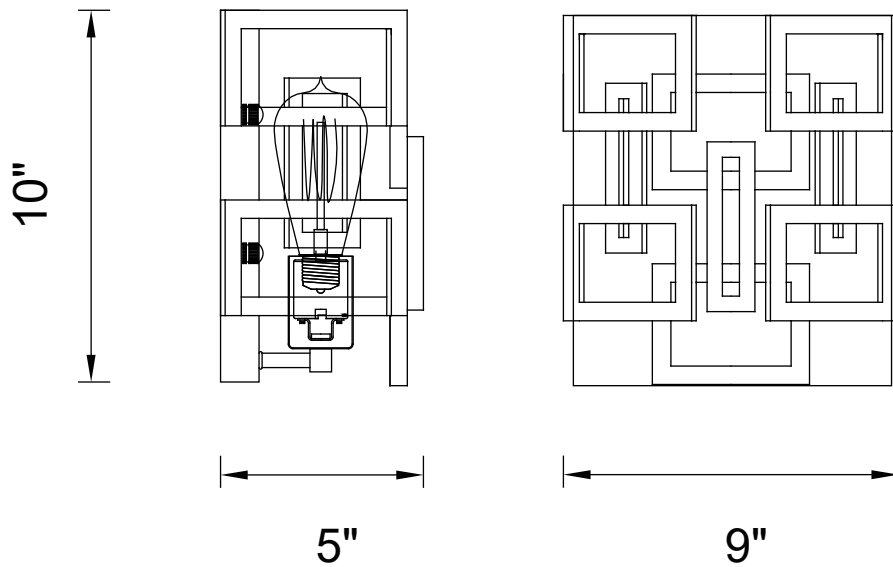

PROJECT: \_\_\_\_\_

FIXTURE TYPE: \_\_\_\_\_

LOCATION: \_\_\_\_\_

CONTACT/PHONE: \_\_\_\_\_

Item	9913W10-1-205
Collection	LITANI
Finish	Brown
Glass	-----
Crystal	Clear
Input	120V AC,60HZ,AC

Shade	-----
Length/Dia.	9"
Width/Ext.	5"
Height	10"
Maximum	-----
Lumens	-----

Light Source	E26
Bulb Info.	1×60W
Included	-----
Dimmable	Yes
Color	-----
Weight	