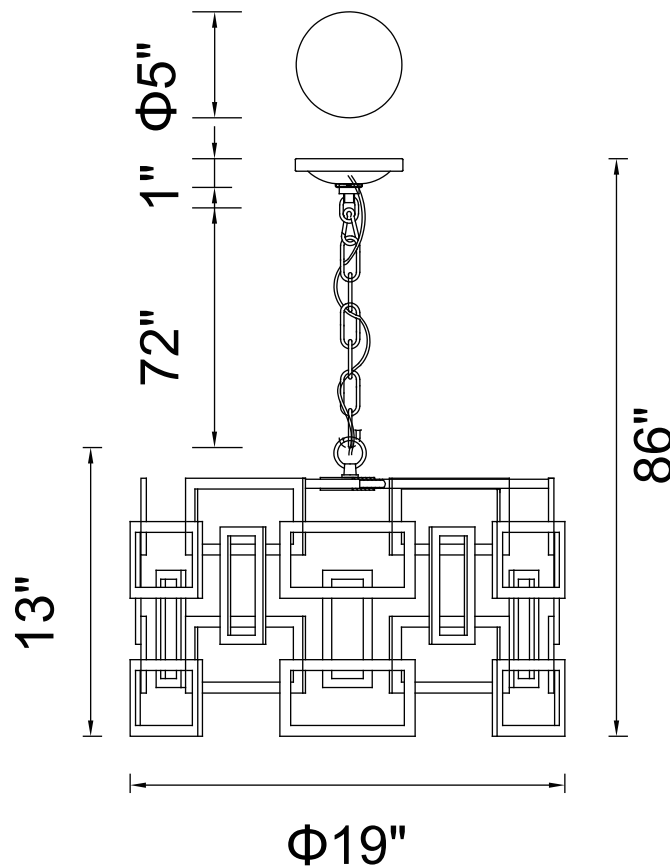

PROJECT: _____

FIXTURE TYPE: _____

LOCATION: _____

CONTACT/PHONE: _____

Item	9913P19-3-205
Collection	LITANI
Finish	Brown
Glass	-----
Crystal	Clear
Input	120V AC,60HZ,AC

Shade	-----
Length/Dia.	19"
Width/Ext.	-----
Height	13"
Maximum	-----
Lumens	-----

Light Source	E26
Bulb Info.	3×60W
Included	-----
Dimmable	Yes
Color	-----
Weight	