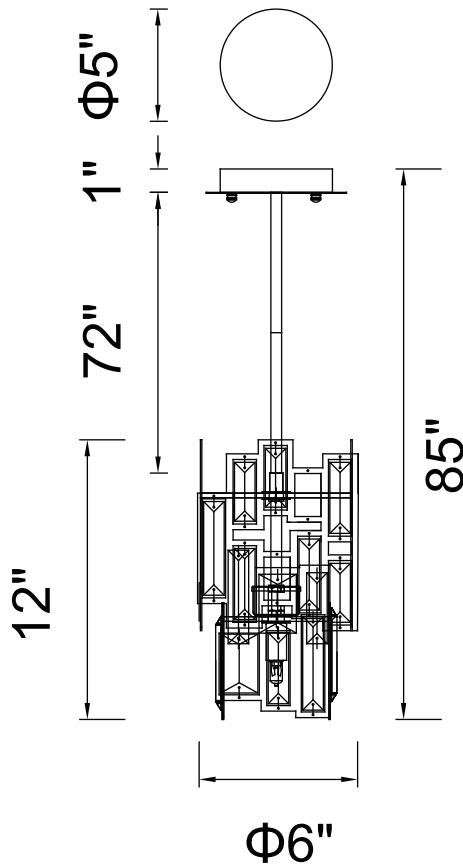

PROJECT: \_\_\_\_\_  
 FIXTURE TYPE: \_\_\_\_\_  
 LOCATION: \_\_\_\_\_  
 CONTACT/PHONE: \_\_\_\_\_

Item	9903P6-3-193
Collection	QUIDA
Finish	Champagne
Glass	-----
Crystal	Clear
Input	120V AC,60HZ,AC

Shade	-----
Length/Dia.	6"
Width/Ext.	-----
Height	12"
Maximum	85"
Lumens	-----

Light Source	G9
Bulb Info.	3×40W
Included	-----
Dimmable	Yes
Color	-----
Weight	