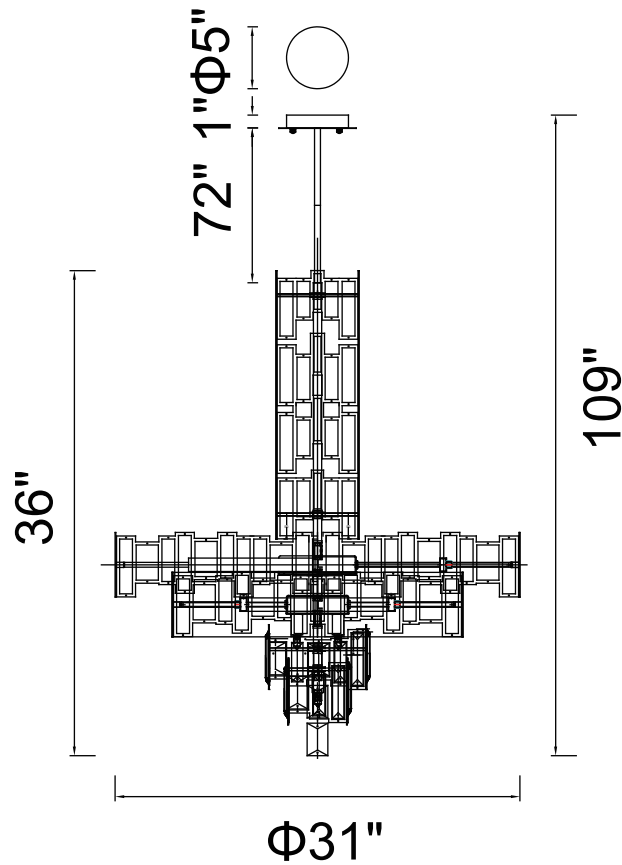

PROJECT: \_\_\_\_\_

FIXTURE TYPE: \_\_\_\_\_

LOCATION: \_\_\_\_\_

CONTACT/PHONE: \_\_\_\_\_

Item	9903P30-18-193
Collection	QUIDA
Finish	Champagne
Glass	-----
Crystal	Clear
Input	120V AC,60HZ,AC

Shade	-----
Length/Dia.	31"
Width/Ext.	-----
Height	36"
Maximum	109"
Lumens	-----

Light Source	G9
Bulb Info.	18x40W
Included	-----
Dimmable	Yes
Color	-----
Weight	