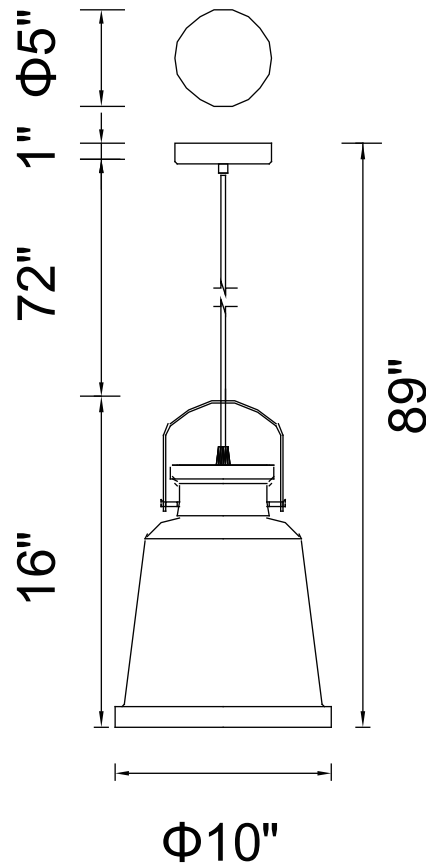

PROJECT: _____

FIXTURE TYPE: _____

LOCATION: _____

CONTACT/PHONE: _____

Item	9845P10-1-101
Collection	ELISA
Finish	Black
Glass	-----
Crystal	-----
Input	120V AC,60HZ,AC

Shade	-----
Length/Dia.	10"
Width/Ext.	-----
Height	16"
Maximum	89"
Lumens	-----

Light Source	E26
Bulb Info.	1×60W
Included	-----
Dimmable	Yes
Color	-----
Weight	