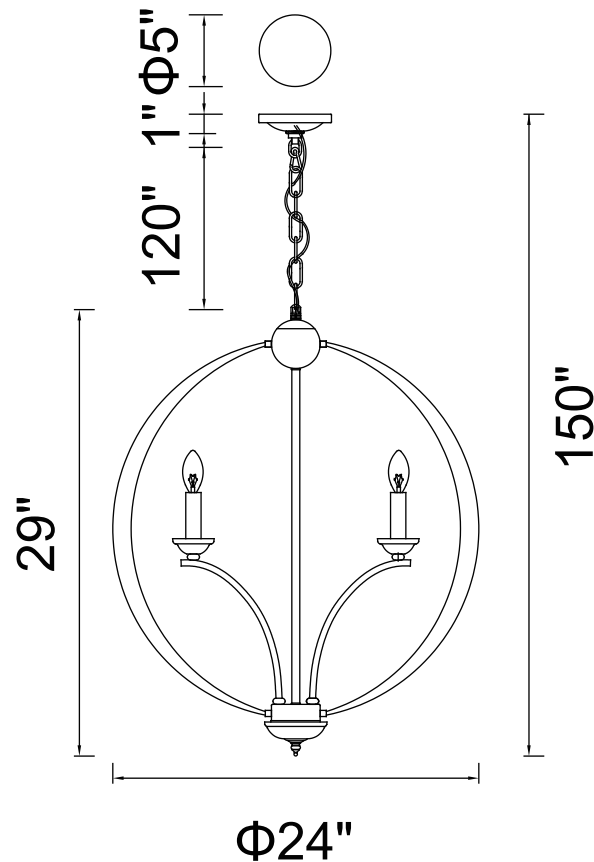

PROJECT: _____

FIXTURE TYPE: _____

LOCATION: _____

CONTACT/PHONE: _____

Item	9825P24-6-101
Collection	LONDON
Finish	Chrome
Glass	-----
Crystal	-----
Input	120V AC,60HZ,AC

Shade	-----
Length/Dia.	24"
Width/Ext.	-----
Height	29"
Maximum	150"
Lumens	-----

Light Source	E12
Bulb Info.	6×60W
Included	-----
Dimmable	Yes
Color	-----
Weight	