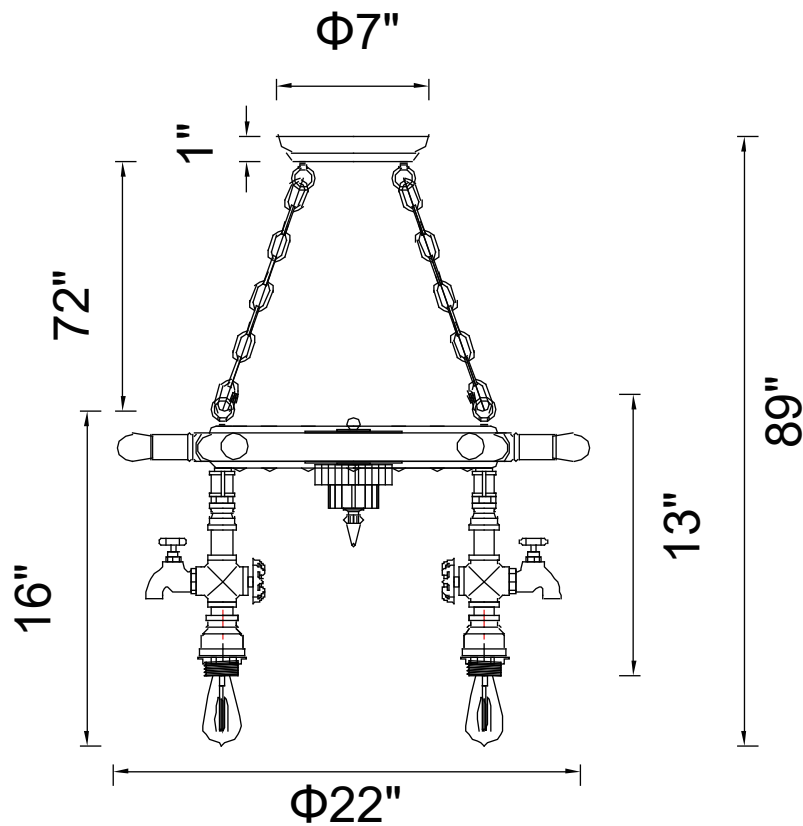

PROJECT: _____

FIXTURE TYPE: _____

LOCATION: _____

CONTACT/PHONE: _____

Item	9718P22-3-210-A
Collection	MAYesR
Finish	Speckled Copper
Glass	-----
Crystal	-----
Input	120V AC,60HZ,AC

Shade	-----
Length/Dia.	22"
Width/Ext.	13"
Height	16"
Maximum	89"
Lumens	-----

Light Source	E26
Bulb Info.	3×60W
Included	-----
Dimmable	Yes
Color	-----
Weight	