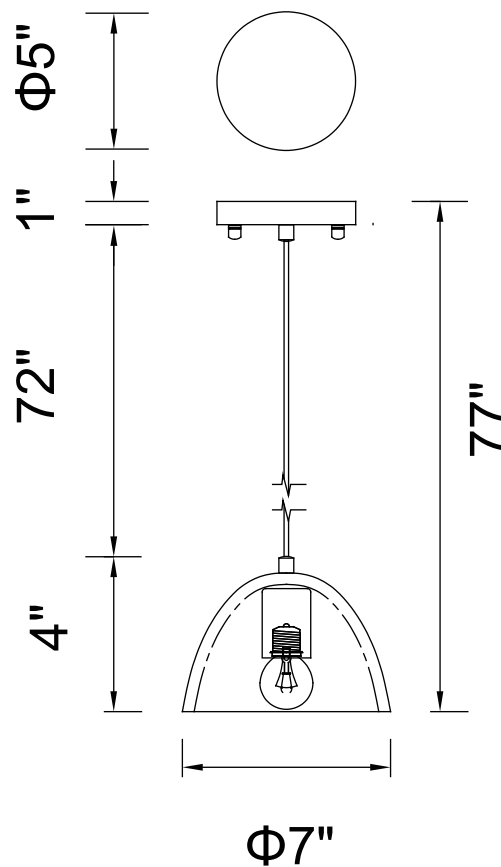

PROJECT: _____

FIXTURE TYPE: _____

LOCATION: _____

CONTACT/PHONE: _____

Item	9630P7-1-101
Collection	DYNAMIC
Finish	Black
Glass	-----
Crystal	-----
Input	120V AC,60HZ,AC

Shade	-----
Length/Dia.	7"
Width/Ext.	-----
Height	4"
Maximum	77"
Lumens	-----

Light Source	E26
Bulb Info.	1×60W
Included	-----
Dimmable	Yes
Color	-----
Weight	