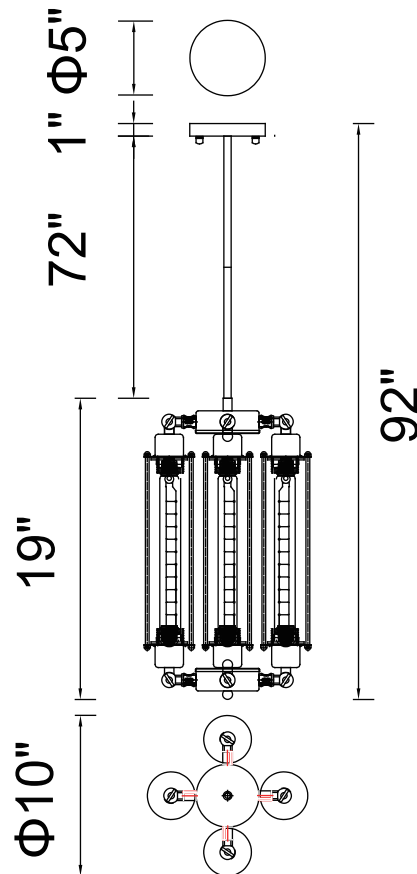

PROJECT: \_\_\_\_\_

FIXTURE TYPE: \_\_\_\_\_

LOCATION: \_\_\_\_\_

CONTACT/PHONE: \_\_\_\_\_

|            |                 |
|------------|-----------------|
| Item       | 9613P10-4-126   |
| Collection | PAMELA          |
| Finish     | Chocolate       |
| Glass      | -----           |
| Crystal    | -----           |
| Input      | 120V AC,60HZ,AC |

|             |       |
|-------------|-------|
| Shade       | ----- |
| Length/Dia. | 10"   |
| Width/Ext.  | ----- |
| Height      | 19"   |
| Maximum     | 92"   |
| Lumens      | ----- |

|              |       |
|--------------|-------|
| Light Source | E26   |
| Bulb Info.   | 4×60W |
| Included     | ----- |
| Dimmable     | Yes   |
| Color        | ----- |
| Weight       |       |