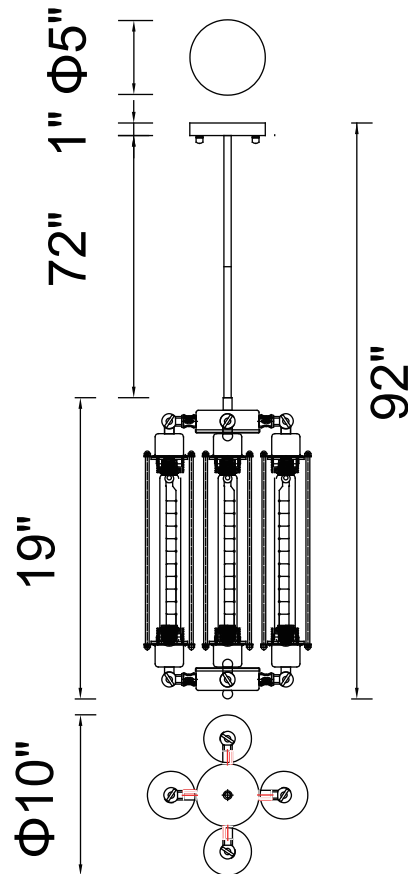

PROJECT: _____

FIXTURE TYPE: _____

LOCATION: _____

CONTACT/PHONE: _____

Item	9613P10-4-101
Collection	PAMELA
Finish	Black
Glass	-----
Crystal	-----
Input	120V AC,60HZ,AC

Shade	-----
Length/Dia.	10"
Width/Ext.	-----
Height	19"
Maximum	92"
Lumens	-----

Light Source	E26
Bulb Info.	4×60W
Included	-----
Dimmable	Yes
Color	-----
Weight	