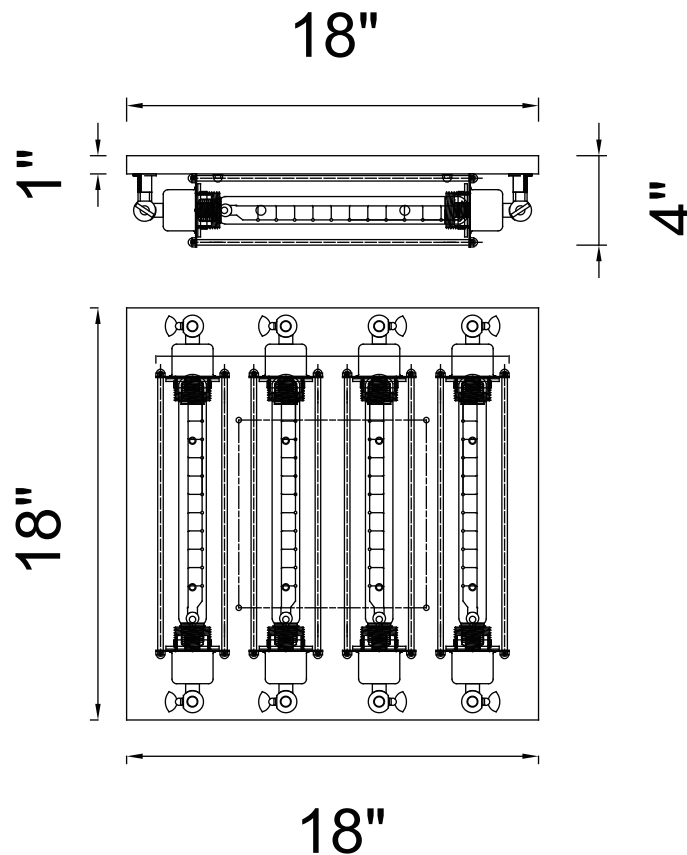

PROJECT: _____

FIXTURE TYPE: _____

LOCATION: _____

CONTACT/PHONE: _____

Item	9613C18-4-126
Collection	PAMELA
Finish	Chocolate
Glass	-----
Crystal	-----
Input	120V AC,60HZ,AC

Shade	-----
Length/Dia.	18"
Width/Ext.	18"
Height	4"
Maximum	-----
Lumens	-----

Light Source	E26
Bulb Info.	4×60W
Included	-----
Dimmable	Yes
Color	-----
Weight	