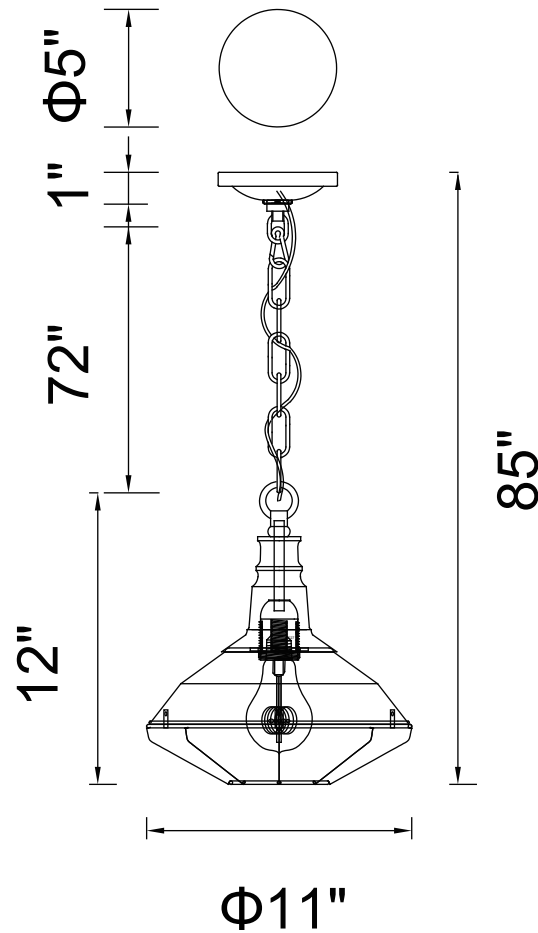

CWI LIGHTING

BRIGHTER LIVING. SIMPLIFIED.

PROJECT: _____

FIXTURE TYPE: _____

LOCATION: _____

CONTACT/PHONE: _____

Item	9611P11-1-128
Collection	MORGAN
Finish	Antique Copper
Glass	-----
Crystal	-----
Input	120V AC,60HZ,AC

Shade	-----
Length/Dia.	11"
Width/Ext.	-----
Height	12"
Maximum	85"
Lumens	-----

Light Source	E26
Bulb Info.	1×60W
Included	-----
Dimmable	No
Color	-----
Weight	-----