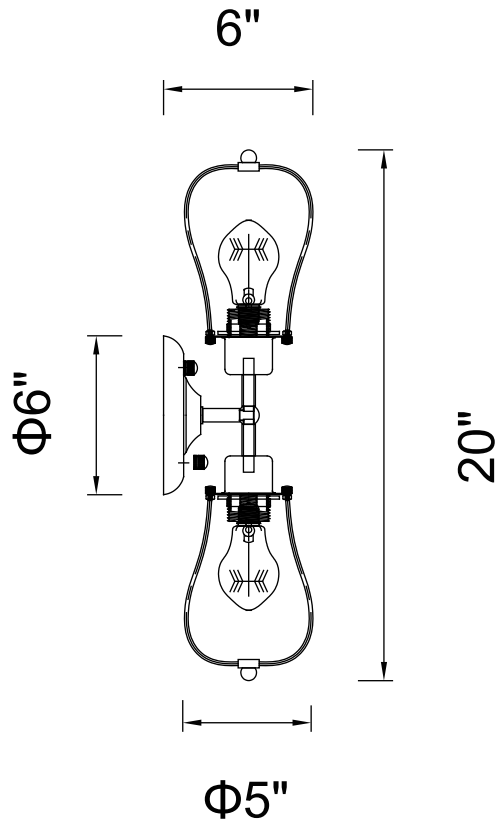

PROJECT: _____

FIXTURE TYPE: _____

LOCATION: _____

CONTACT/PHONE: _____

Item	9610W6-2-101
Collection	BENJI
Finish	Black
Glass	-----
Crystal	-----
Input	120V AC,60HZ,AC

Shade	-----
Length/Dia.	6"
Width/Ext.	5"
Height	20"
Maximum	-----
Lumens	-----

Light Source	E26
Bulb Info.	2×60W
Included	-----
Dimmable	Yes
Color	-----
Weight	