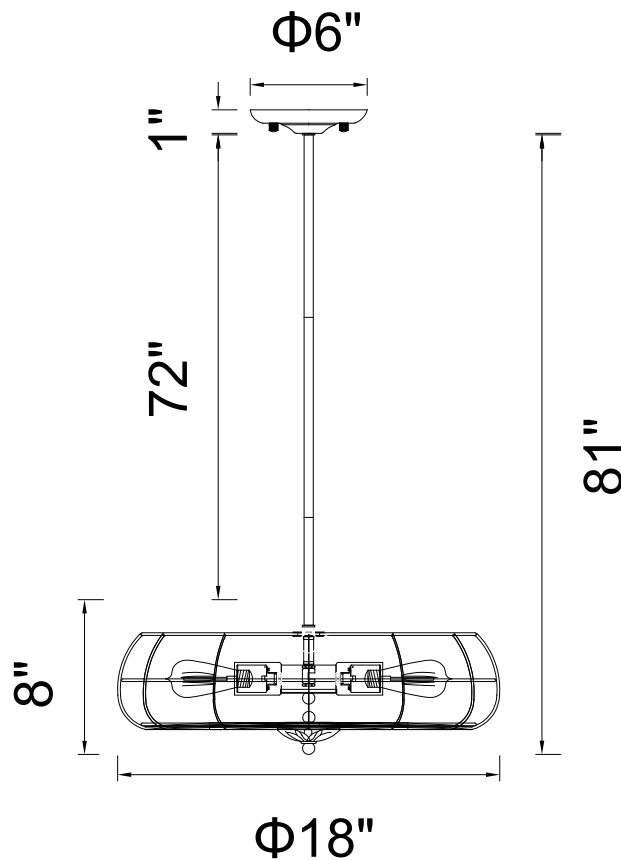

PROJECT: \_\_\_\_\_

FIXTURE TYPE: \_\_\_\_\_

LOCATION: \_\_\_\_\_

CONTACT/PHONE: \_\_\_\_\_

Item	9606P18-5-101
Collection	PAMELA
Finish	Black
Glass	-----
Crystal	-----
Input	120V AC,60HZ,AC

Shade	-----
Length/Dia.	18"
Width/Ext.	-----
Height	8"
Maximum	81"
Lumens	-----

Light Source	E26
Bulb Info.	5×60W
Included	-----
Dimmable	Yes
Color	-----
Weight	