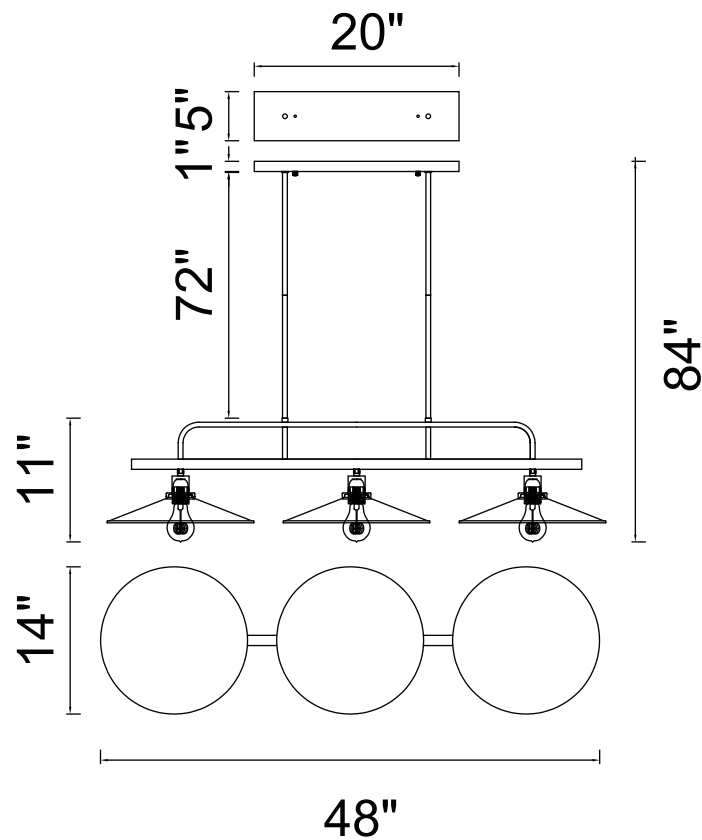

PROJECT: _____

FIXTURE TYPE: _____

LOCATION: _____

CONTACT/PHONE: _____

Item	9605P46-3-101
Collection	BRAVE
Finish	Black
Glass	-----
Crystal	-----
Input	120V AC,60HZ,AC

Shade	-----
Length/Dia.	48"
Width/Ext.	14"
Height	11"
Maximum	84"
Lumens	-----

Light Source	E26
Bulb Info.	3×60W
Included	-----
Dimmable	Yes
Color	-----
Weight	