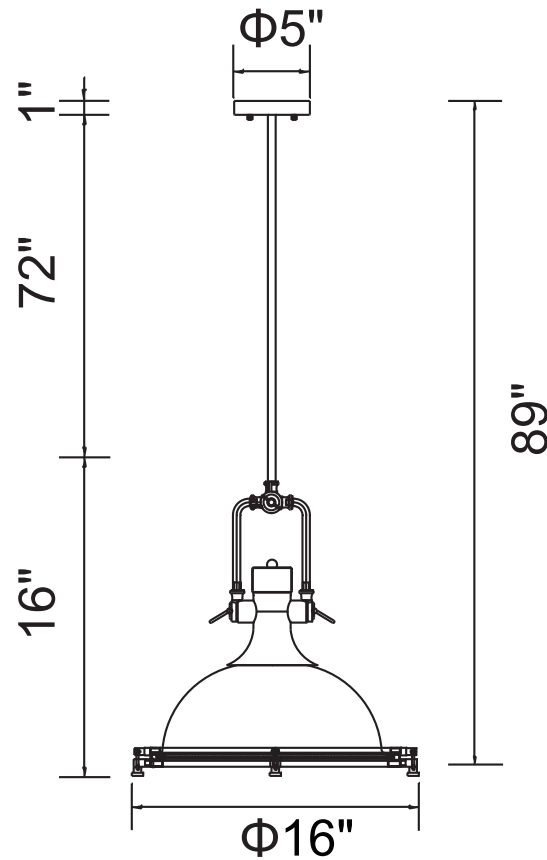

PROJECT: \_\_\_\_\_

FIXTURE TYPE: \_\_\_\_\_

LOCATION: \_\_\_\_\_

CONTACT/PHONE: \_\_\_\_\_

Item	9602P16-1-101
Collection	SHOW
Finish	Black
Glass	Clear
Crystal	-----
Input	120V AC,60HZ,AC

Shade	-----
Length/Dia.	16"
Width/Ext.	-----
Height	16"
Maximum	89"
Lumens	-----

Light Source	E26
Bulb Info.	1×60W
Included	-----
Dimmable	Yes
Color	-----
Weight	-----