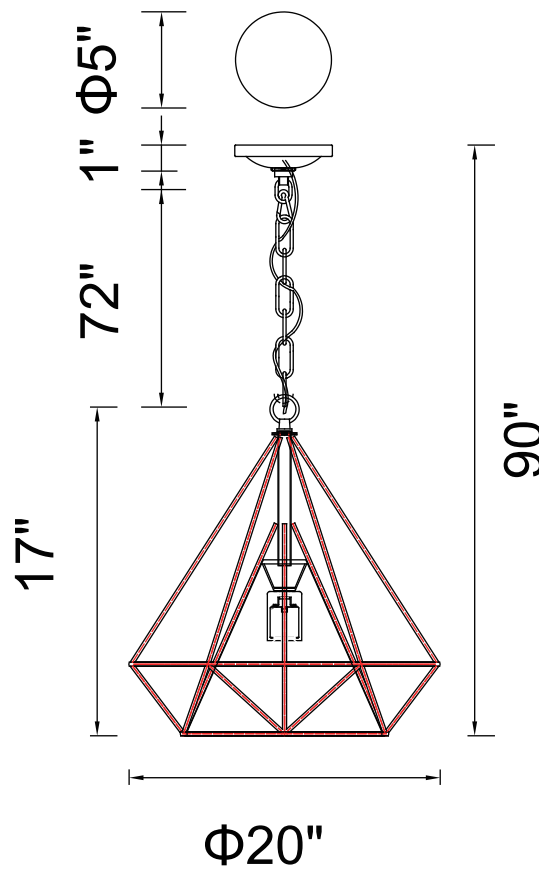

PROJECT: _____

FIXTURE TYPE: _____

LOCATION: _____

CONTACT/PHONE: _____

Item	9600P20-1-101
Collection	DIAMOND
Finish	Black
Glass	-----
Crystal	-----
Input	120V AC,60HZ,AC

Shade	-----
Length/Dia.	20"
Width/Ext.	-----
Height	17"
Maximum	90"
Lumens	-----

Light Source	E26
Bulb Info.	1×60W
Included	-----
Dimmable	Yes
Color	-----
Weight	