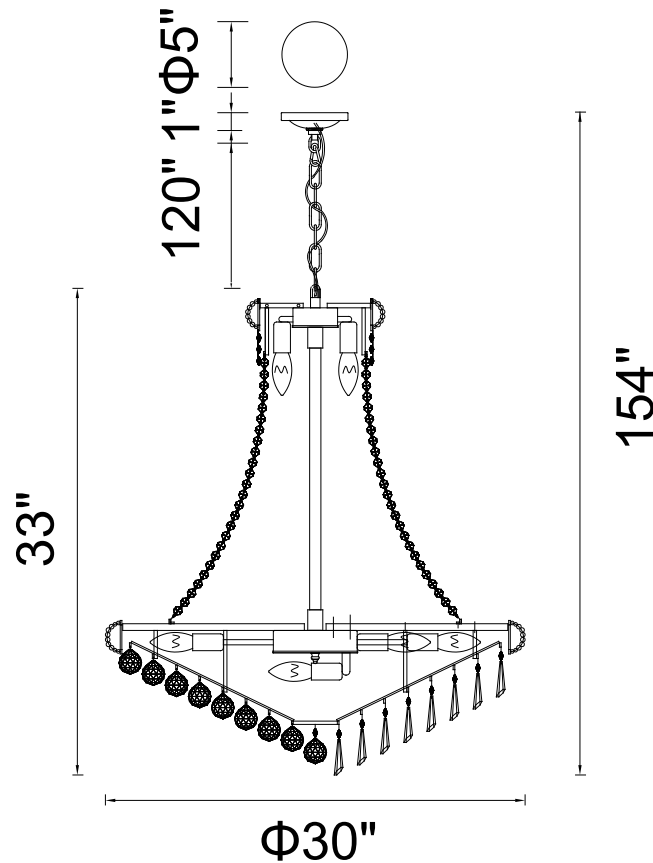

PROJECT: _____

FIXTURE TYPE: _____

LOCATION: _____

CONTACT/PHONE: _____

Item	8040P30C
Collection	KINGDOM
Finish	Chrome
Glass	-----
Crystal	Clear
Input	120V AC,60HZ,AC

Shade	-----
Length/Dia.	30"
Width/Ext.	-----
Height	33"
Maximum	154"
Lumens	-----

Light Source	E12
Bulb Info.	18×60W
Included	-----
Dimmable	Yes
Color	-----
Weight	