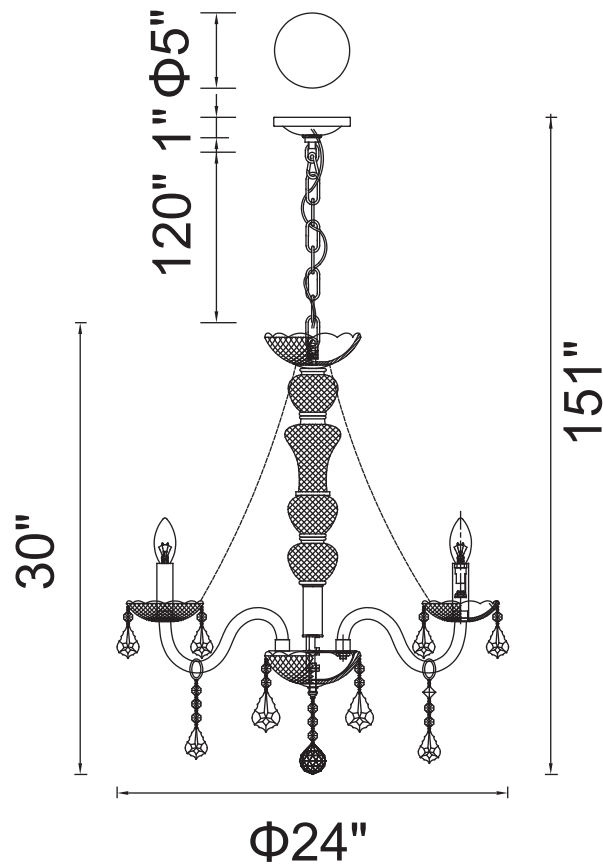

PROJECT: _____

FIXTURE TYPE: _____

LOCATION: _____

CONTACT/PHONE: _____

Item	8023P24C-6
Collection	PRINCETON
Finish	Chrome
Glass	-----
Crystal	Clear
Input	120V AC,60HZ,AC

Shade	-----
Length/Dia.	24"
Width/Ext.	-----
Height	30"
Maximum	151"
Lumens	-----

Light Source	E12
Bulb Info.	6×60W
Included	-----
Dimmable	Yes
Color	-----
Weight	-----