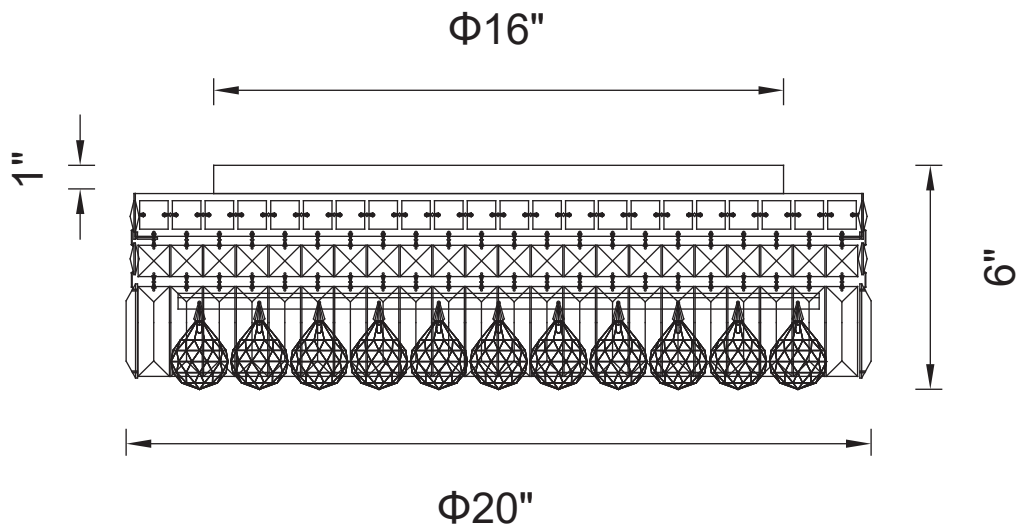

PROJECT: _____

FIXTURE TYPE: _____

LOCATION: _____

CONTACT/PHONE: _____

Item	8005C20C-R
Collection	COLOSSEUM
Finish	Chrome
Glass	-----
Crystal	Clear
Input	120V AC,60HZ,AC

Shade	-----
Length/Dia.	20"
Width/Ext.	5"
Height	6"
Maximum	-----
Lumens	-----

Light Source	E12
Bulb Info.	8×60W
Included	-----
Dimmable	Yes
Color	-----
Weight	