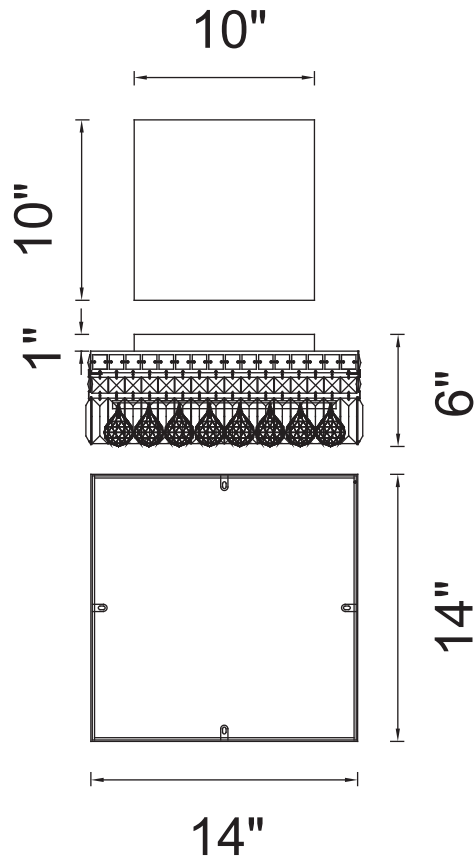

PROJECT: \_\_\_\_\_  
 FIXTURE TYPE: \_\_\_\_\_  
 LOCATION: \_\_\_\_\_  
 CONTACT/PHONE: \_\_\_\_\_

Item	8005C14C-S
Collection	COLOSSEUM
Finish	Chrome
Glass	-----
Crystal	Clear
Input	120V AC,60HZ,AC

Shade	-----
Length/Dia.	14"
Width/Ext.	14"
Height	6"
Maximum	-----
Lumens	-----

Light Source	E12
Bulb Info.	5×60W
Included	-----
Dimmable	Yes
Color	-----
Weight	