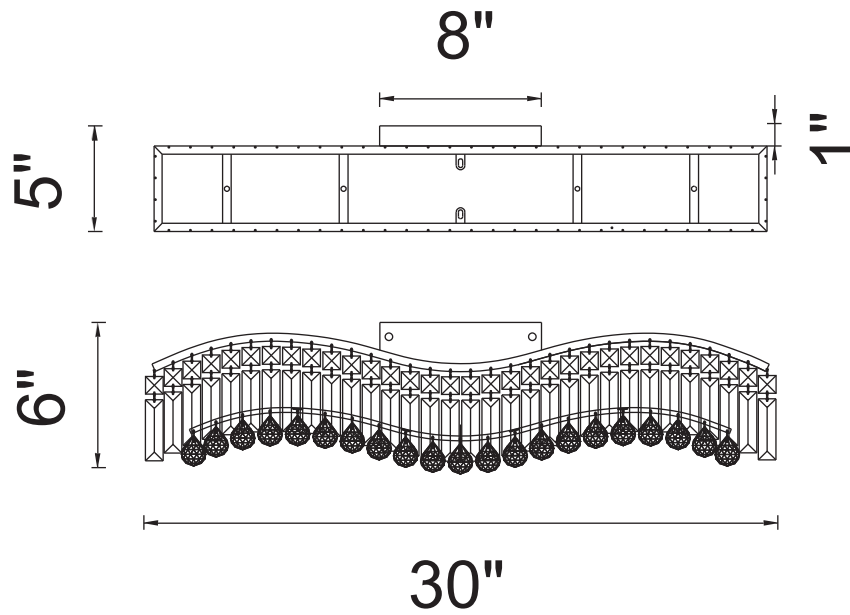

PROJECT: _____
 FIXTURE TYPE: _____
 LOCATION: _____
 CONTACT/PHONE: _____

Item	8004W30C-A
Collection	GLAMOROUS
Finish	Chrome
Glass	-----
Crystal	Clear
Input	120V AC,60HZ,AC

Shade	-----
Length/Dia.	30"
Width/Ext.	5"
Height	6"
Maximum	-----
Lumens	-----

Light Source	E12
Bulb Info.	5x60W
Included	-----
Dimmable	Yes
Color	-----
Weight	