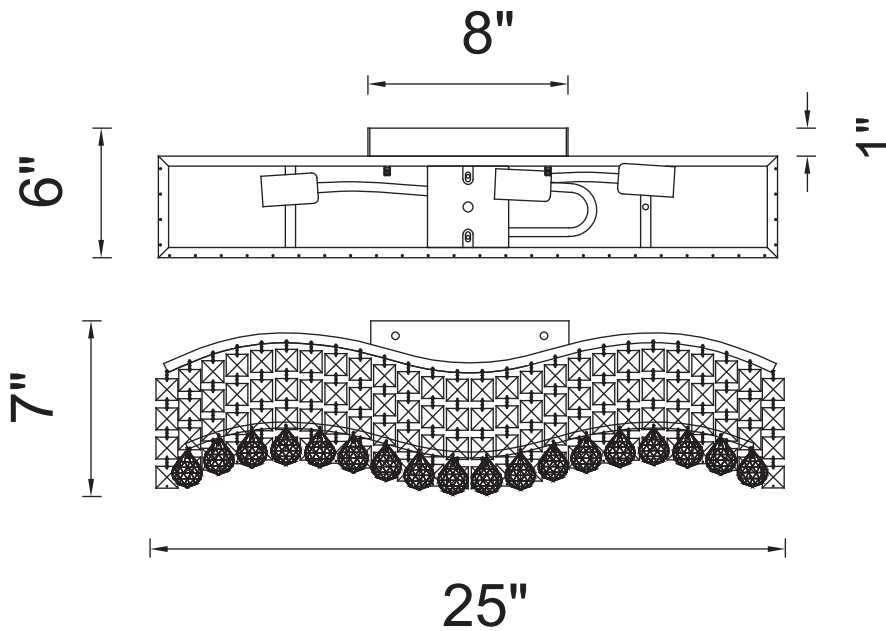

PROJECT: _____

FIXTURE TYPE: _____

LOCATION: _____

CONTACT/PHONE: _____

Item	8004W25C-B
Collection	GLAMOROUS
Finish	Chrome
Glass	-----
Crystal	Clear
Input	120V AC,60HZ,AC

Shade	-----
Length/Dia.	25"
Width/Ext.	6"
Height	7"
Maximum	-----
Lumens	-----

Light Source	E12
Bulb Info.	3×60W
Included	-----
Dimmable	Yes
Color	-----
Weight	