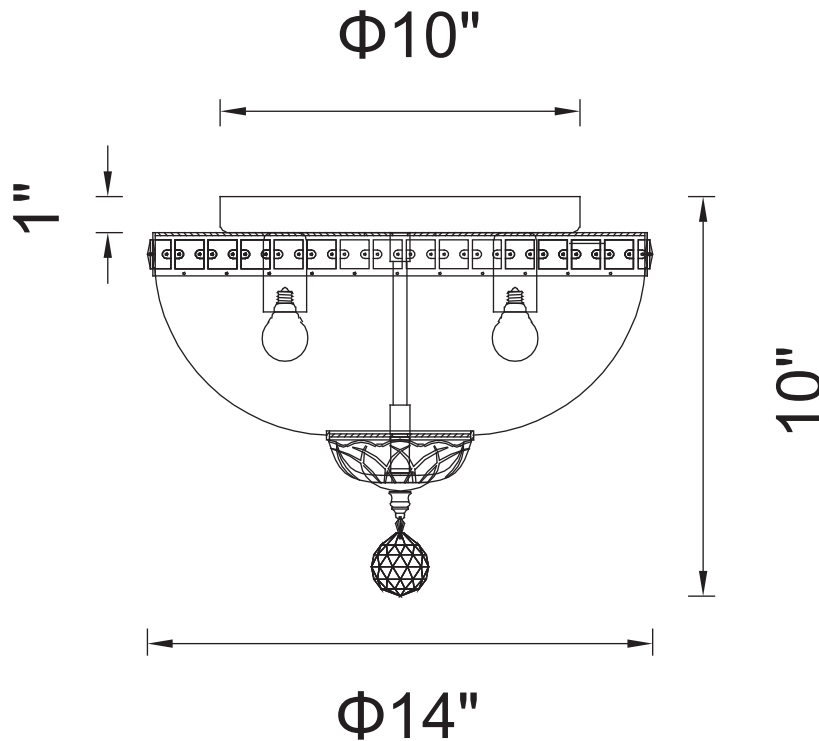

PROJECT: \_\_\_\_\_

FIXTURE TYPE: \_\_\_\_\_

LOCATION: \_\_\_\_\_

CONTACT/PHONE: \_\_\_\_\_

Item	8003C14C
Collection	STEFANIA
Finish	Chrome
Glass	-----
Crystal	Clear
Input	120V AC,60HZ,AC

Shade	-----
Length/Dia.	14"
Width/Ext.	-----
Height	10"
Maximum	-----
Lumens	-----

Light Source	E12
Bulb Info.	4×60W
Included	-----
Dimmable	Yes
Color	-----
Weight	