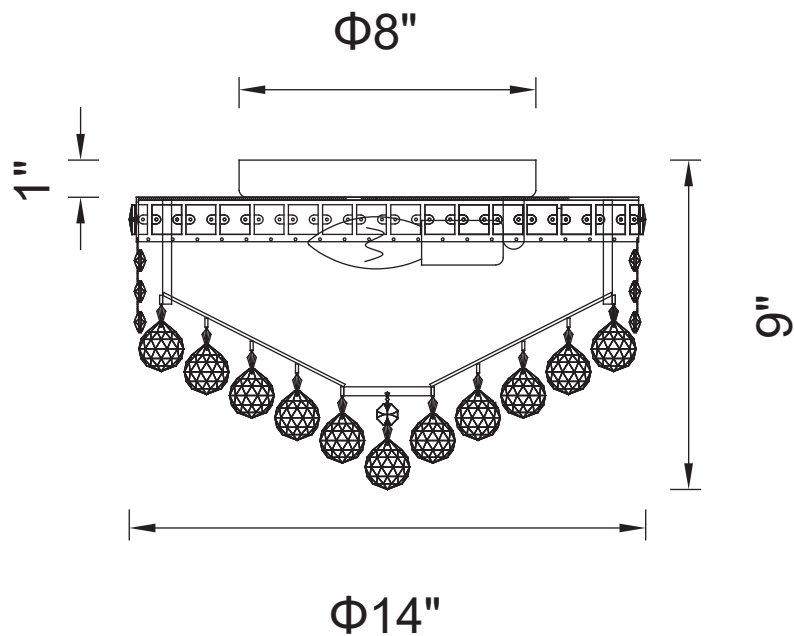

PROJECT: _____

FIXTURE TYPE: _____

LOCATION: _____

CONTACT/PHONE: _____

Item	8002C14C
Collection	LUMIYesUS
Finish	Chrome
Glass	-----
Crystal	Clear
Input	120V AC,60HZ,AC

Shade	-----
Length/Dia.	14"
Width/Ext.	-----
Height	9"
Maximum	-----
Lumens	-----

Light Source	E12
Bulb Info.	4×60W
Included	-----
Dimmable	Yes
Color	-----
Weight	