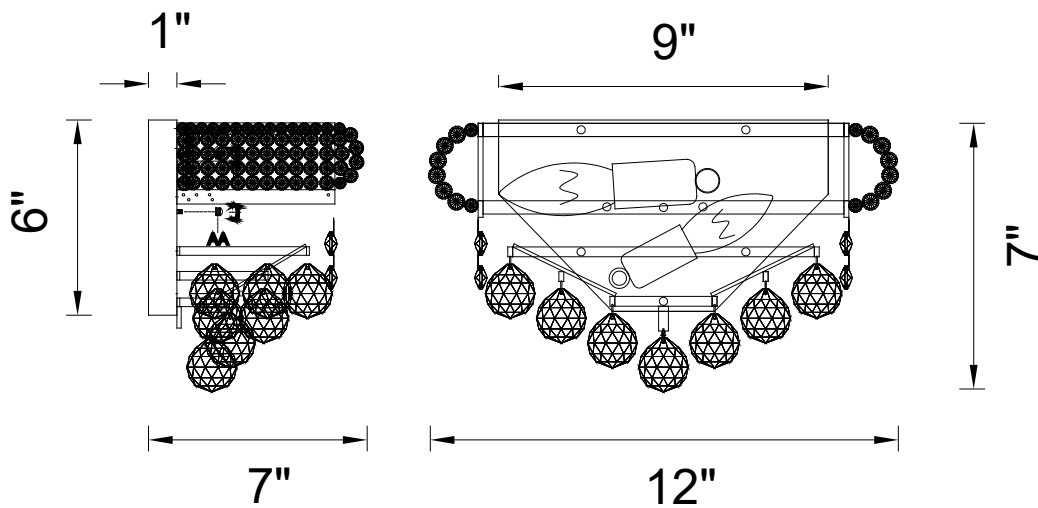

PROJECT: _____

FIXTURE TYPE: _____

LOCATION: _____

CONTACT/PHONE: _____

Item	8001W12G-A
Collection	KINGDOM
Finish	Gold
Glass	-----
Crystal	Clear
Input	120V AC,60HZ,AC

Shade	-----
Length/Dia.	12"
Width/Ext.	7"
Height	7"
Maximum	-----
Lumens	-----

Light Source	E12
Bulb Info.	2×60W
Included	-----
Dimmable	Yes
Color	-----
Weight	