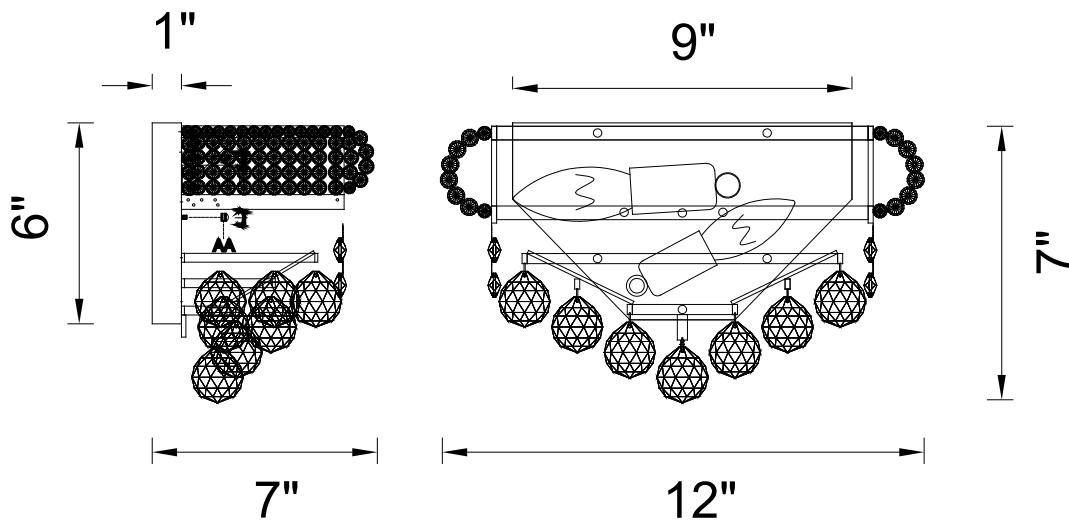

PROJECT: _____

FIXTURE TYPE: _____

LOCATION: _____

CONTACT/PHONE: _____

Item	8001W12C-A
Collection	KINGDOM
Finish	Chrome
Glass	-----
Crystal	Clear
Input	120V AC,60HZ,AC

Shade	-----
Length/Dia.	12"
Width/Ext.	7"
Height	7"
Maximum	-----
Lumens	-----

Light Source	E12
Bulb Info.	2×60W
Included	-----
Dimmable	Yes
Color	-----
Weight	