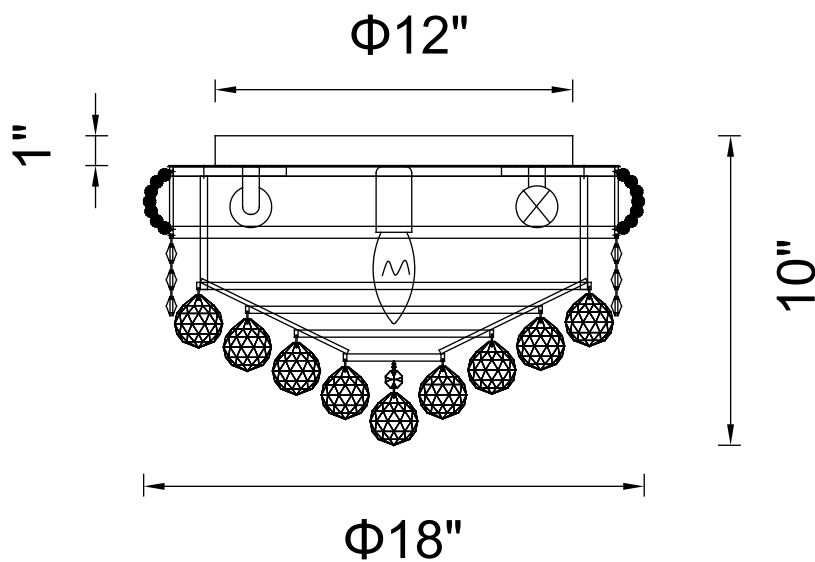

PROJECT: _____

FIXTURE TYPE: _____

LOCATION: _____

CONTACT/PHONE: _____

Item	8001C18C
Collection	EMPIRE
Finish	Chrome
Glass	-----
Crystal	Clear
Input	120V AC,60HZ,AC

Shade	-----
Length/Dia.	18"
Width/Ext.	-----
Height	10"
Maximum	-----
Lumens	-----

Light Source	E12
Bulb Info.	5×60W
Included	-----
Dimmable	Yes
Color	-----
Weight	