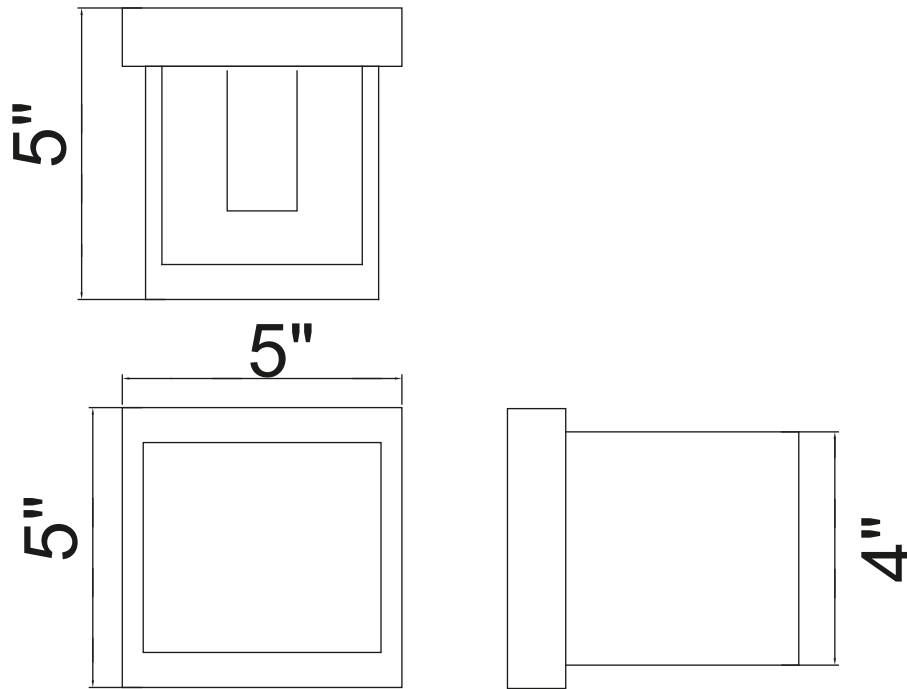

PROJECT: _____
 FIXTURE TYPE: _____
 LOCATION: _____
 CONTACT/PHONE: _____

Item	7148W4-103-S
Collection	LILLIANA
Finish	Black
Glass	-----
Crystal	-----
Input	120V AC,60HZ,AC

Shade	-----
Length/Dia.	5"
Width/Ext.	5"
Height	5"
Maximum	-----
Lumens	400

Light Source	LED
Bulb Info.	10W
Included	-----
Dimmable	Yes
Color	3000K
Weight	0.5KG