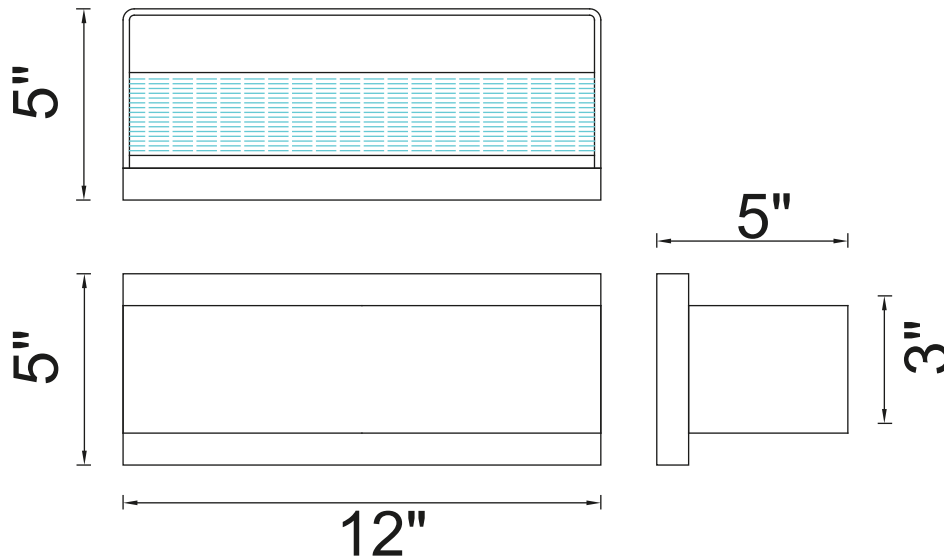

PROJECT: \_\_\_\_\_

FIXTURE TYPE: \_\_\_\_\_

LOCATION: \_\_\_\_\_

CONTACT/PHONE: \_\_\_\_\_

Item	7146W12-103
Collection	BETHANY
Finish	White
Glass	-----
Crystal	-----
Input	120V AC,60HZ,AC

Shade	-----
Length/Dia.	12"
Width/Ext.	5"
Height	5"
Maximum	-----
Lumens	400

Light Source	LED
Bulb Info.	10W
Included	-----
Dimmable	Yes
Color	3000K
Weight	0.6KG