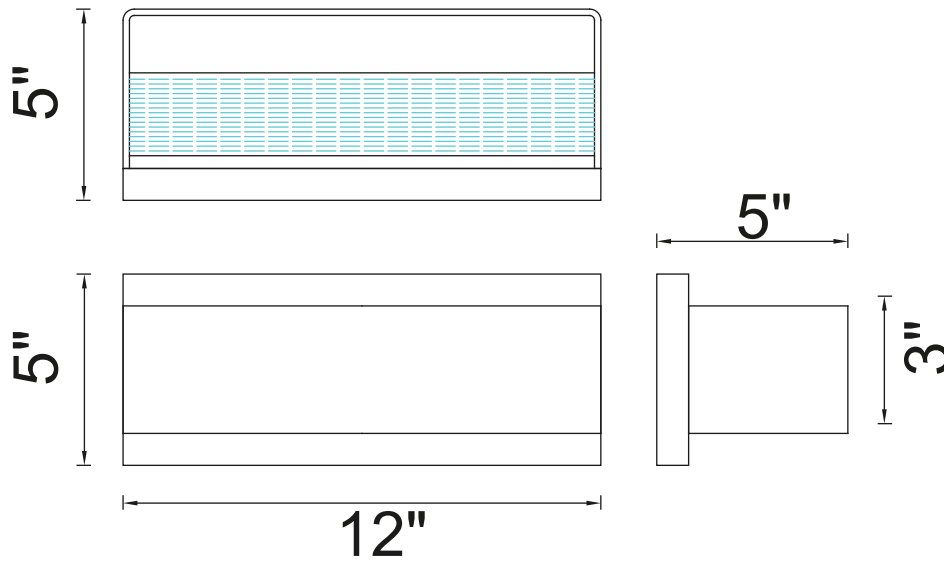

PROJECT: _____
 FIXTURE TYPE: _____
 LOCATION: _____
 CONTACT/PHONE: _____

Item	7146W12-101
Collection	BETHANY
Finish	Black
Glass	-----
Crystal	-----
Input	120V AC,60HZ,AC

Shade	-----
Length/Dia.	12"
Width/Ext.	5"
Height	5"
Maximum	-----
Lumens	400

Light Source	LED
Bulb Info.	10W
Included	-----
Dimmable	Yes
Color	3000K
Weight	0.6KG