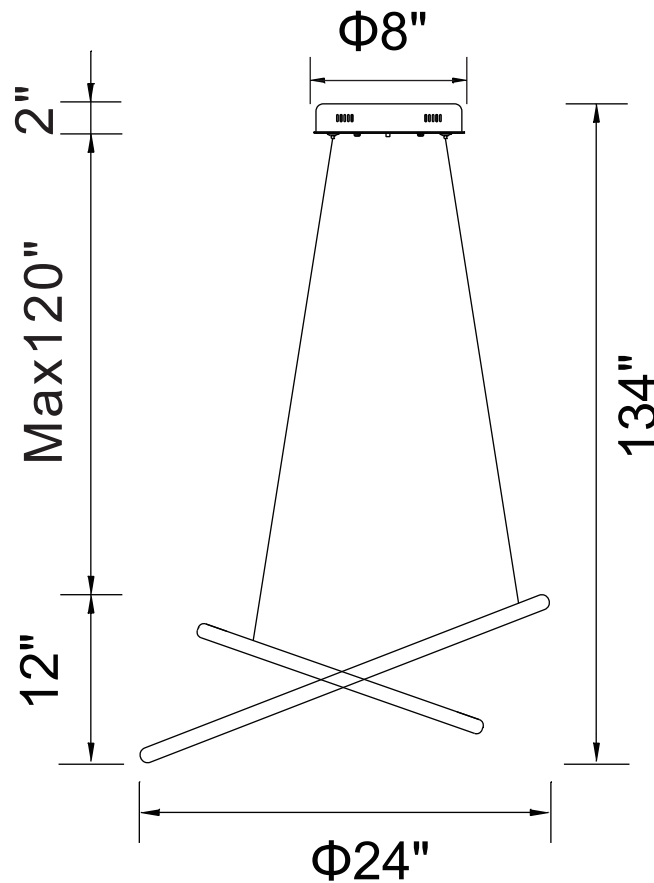

PROJECT: \_\_\_\_\_

FIXTURE TYPE: \_\_\_\_\_

LOCATION: \_\_\_\_\_

CONTACT/PHONE: \_\_\_\_\_

Item	7112P24-103
Collection	CHALICE
Finish	White
Glass	-----
Crystal	-----
Input	120V AC,60HZ,AC

Shade	-----
Length/Dia.	24"
Width/Ext.	-----
Height	12"
Maximum	134"
Lumens	2128

Light Source	LED
Bulb Info.	30W
Included	-----
Dimmable	Yes
Color	3000K
Weight	