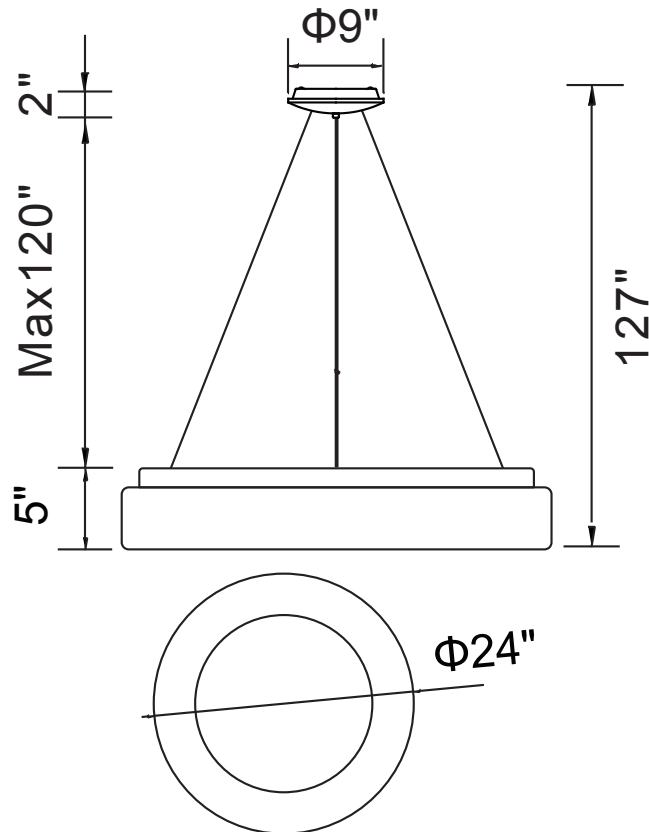

PROJECT: _____

FIXTURE TYPE: _____

LOCATION: _____

CONTACT/PHONE: _____

Item	7103P24-1-167
Collection	ARENAL
Finish	Gray
Glass	-----
Crystal	-----
Input	120V AC,60HZ,AC

Shade	-----
Length/Dia.	24"
Width/Ext.	-----
Height	5"
Maximum	127"
Lumens	1936

Light Source	LED
Bulb Info.	36W
Included	-----
Dimmable	Yes
Color	3000K
Weight	