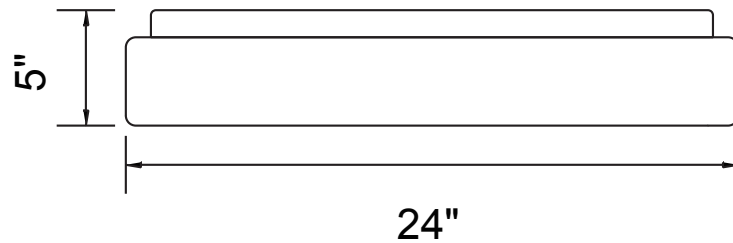

PROJECT: _____
 FIXTURE TYPE: _____
 LOCATION: _____
 CONTACT/PHONE: _____

Item	7103C24-1-167
Collection	ARENAL
Finish	Gray
Glass	-----
Crystal	-----
Input	120V AC,60HZ,AC

Shade	-----
Length/Dia.	24"
Width/Ext.	-----
Height	5"
Maximum	5"
Lumens	1936

Light Source	LED
Bulb Info.	36W
Included	-----
Dimmable	Yes
Color	3000K
Weight	