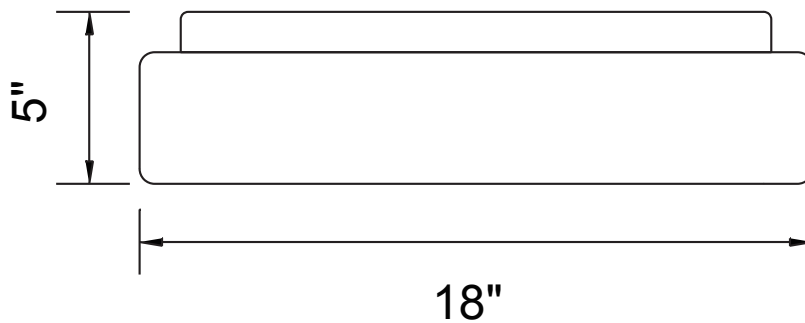

PROJECT: \_\_\_\_\_  
 FIXTURE TYPE: \_\_\_\_\_  
 LOCATION: \_\_\_\_\_  
 CONTACT/PHONE: \_\_\_\_\_

Item	7103C18-1-167
Collection	ARENAL
Finish	Gray
Glass	-----
Crystal	-----
Input	120V AC,60HZ,AC

Shade	-----
Length/Dia.	18"
Width/Ext.	-----
Height	5"
Maximum	5"
Lumens	970

Light Source	LED
Bulb Info.	25W
Included	-----
Dimmable	Yes
Color	3000K
Weight	