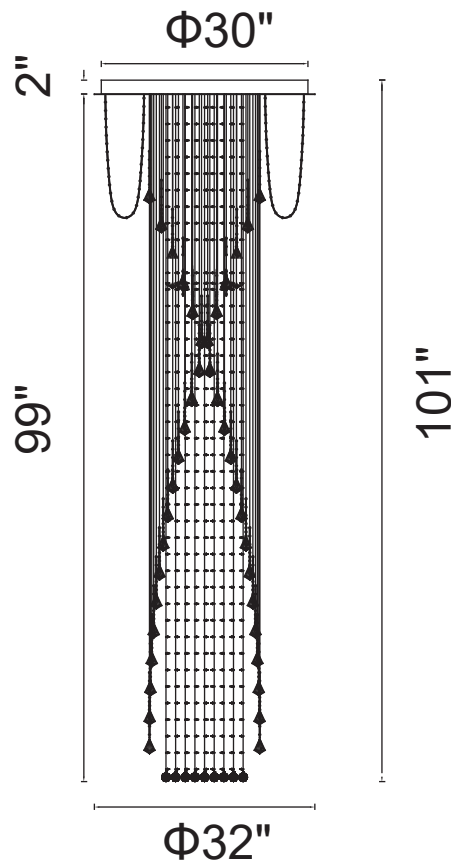

PROJECT: \_\_\_\_\_  
 FIXTURE TYPE: \_\_\_\_\_  
 LOCATION: \_\_\_\_\_  
 CONTACT/PHONE: \_\_\_\_\_

Item	6628C26C
Collection	HALLWAY
Finish	Chrome
Glass	-----
Crystal	Clear
Input	120V AC,60HZ,AC

Shade	-----
Length/Dia.	32"
Width/Ext.	-----
Height	101"
Maximum	-----
Lumens	-----

Light Source	GU10
Bulb Info.	13x35W
Included	-----
Dimmable	Yes
Color	-----
Weight	