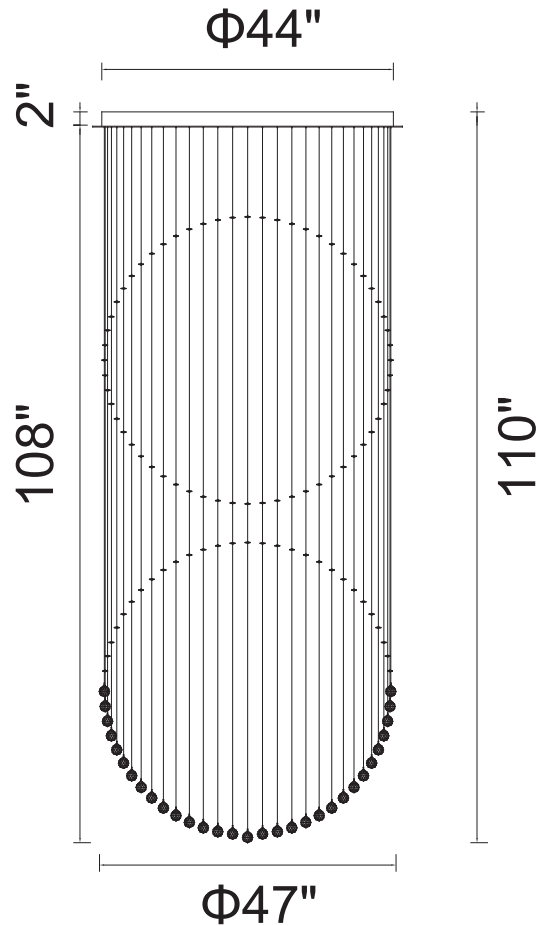

PROJECT: _____

FIXTURE TYPE: _____

LOCATION: _____

CONTACT/PHONE: _____

Item	6608C47C
Collection	TRIPLE SPHERE
Finish	Chrome
Glass	-----
Crystal	Clear
Input	120V AC,60HZ,AC

Shade	-----
Length/Dia.	47"
Width/Ext.	-----
Height	110"
Maximum	-----
Lumens	-----

Light Source	GU10
Bulb Info.	21×35W
Included	-----
Dimmable	Yes
Color	-----
Weight	