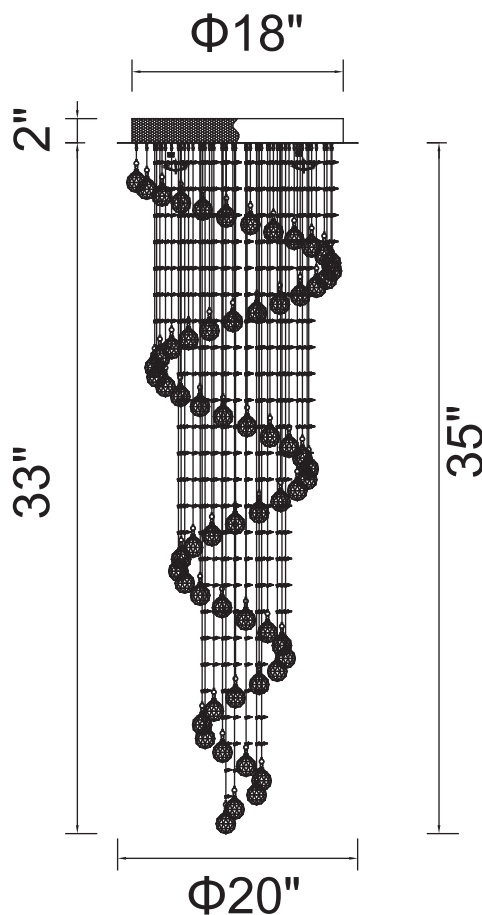

PROJECT: _____

FIXTURE TYPE: _____

LOCATION: _____

CONTACT/PHONE: _____

Item	6603C20C
Collection	SPIRAL
Finish	Chrome
Glass	-----
Crystal	Clear
Input	120V AC,60HZ,AC

Shade	-----
Length/Dia.	20"
Width/Ext.	-----
Height	35"
Maximum	-----
Lumens	-----

Light Source	GU10
Bulb Info.	6x35W
Included	-----
Dimmable	Yes
Color	-----
Weight	