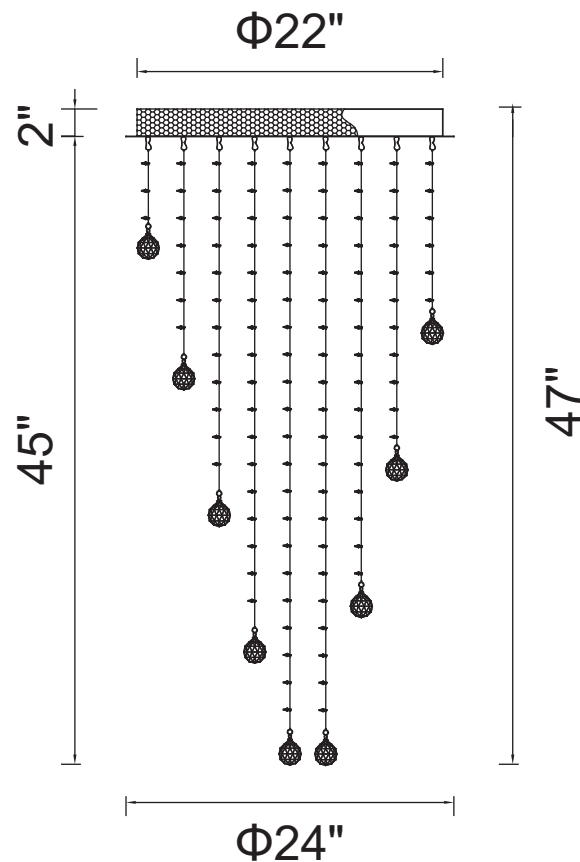

PROJECT: \_\_\_\_\_

FIXTURE TYPE: \_\_\_\_\_

LOCATION: \_\_\_\_\_

CONTACT/PHONE: \_\_\_\_\_

Item	6601C24C(H45)
Collection	RAIN DROP
Finish	Chrome
Glass	-----
Crystal	Clear
Input	120V AC,60HZ,AC

Shade	-----
Length/Dia.	24"
Width/Ext.	-----
Height	47"
Maximum	-----
Lumens	-----

Light Source	GU10
Bulb Info.	9×35W
Included	-----
Dimmable	Yes
Color	-----
Weight	